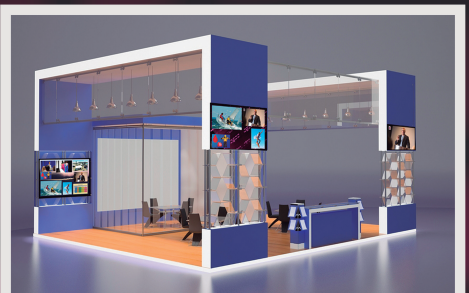

Trade show stands